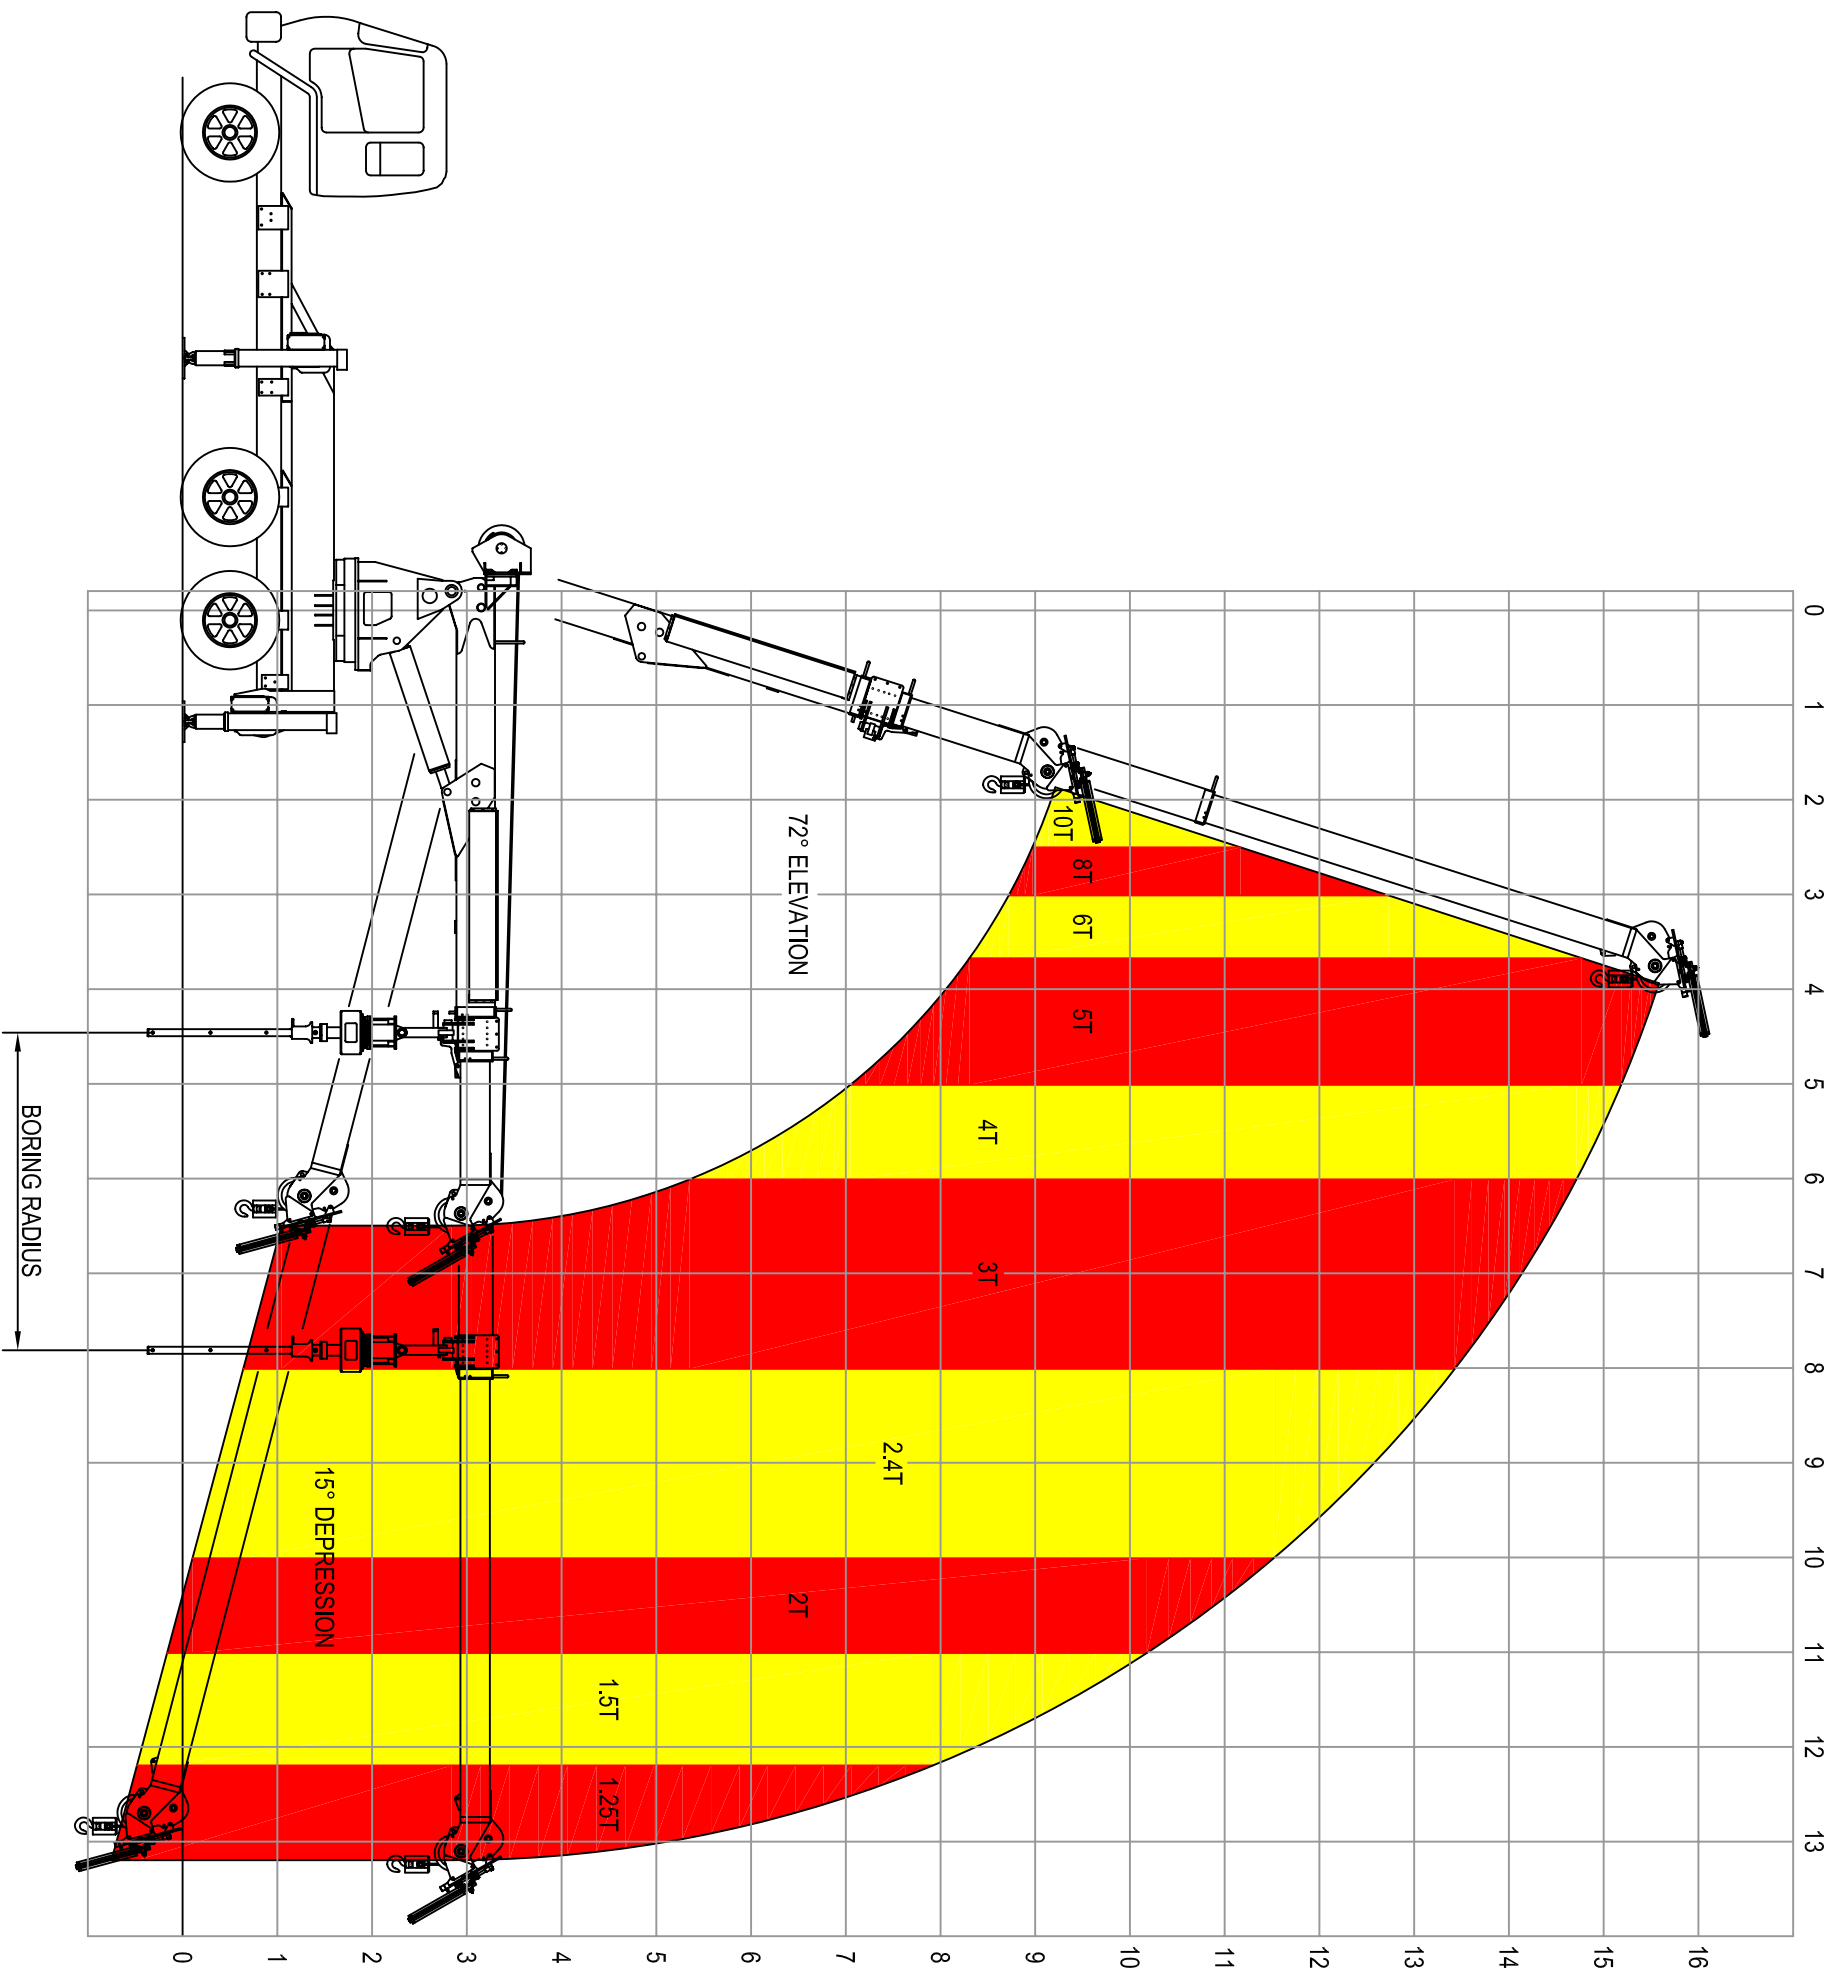

OUTREACH METRES
CENTRE OF SLEW

HOOK HEIGHT
METRES

ITEM	RECORD CHANGE

PROLINE
PREMIER PROLINE PTY LTD
ABN 91 947 381 305
UNIT 7/555 CHURCHILL ROAD
KILBURN, SOUTH AUSTRALIA
PH : 08 8252 3664
FX : 08 8252 3665
hydr@hug.com.au

1015 SERIES
OPERATING RANGE

SCALE	DO NOT SCALE	DRG. NO	1 OF 1
APPROVED BY	DRAWN	D.K.	1015
DATE	26-6-08	CHECKED	REV